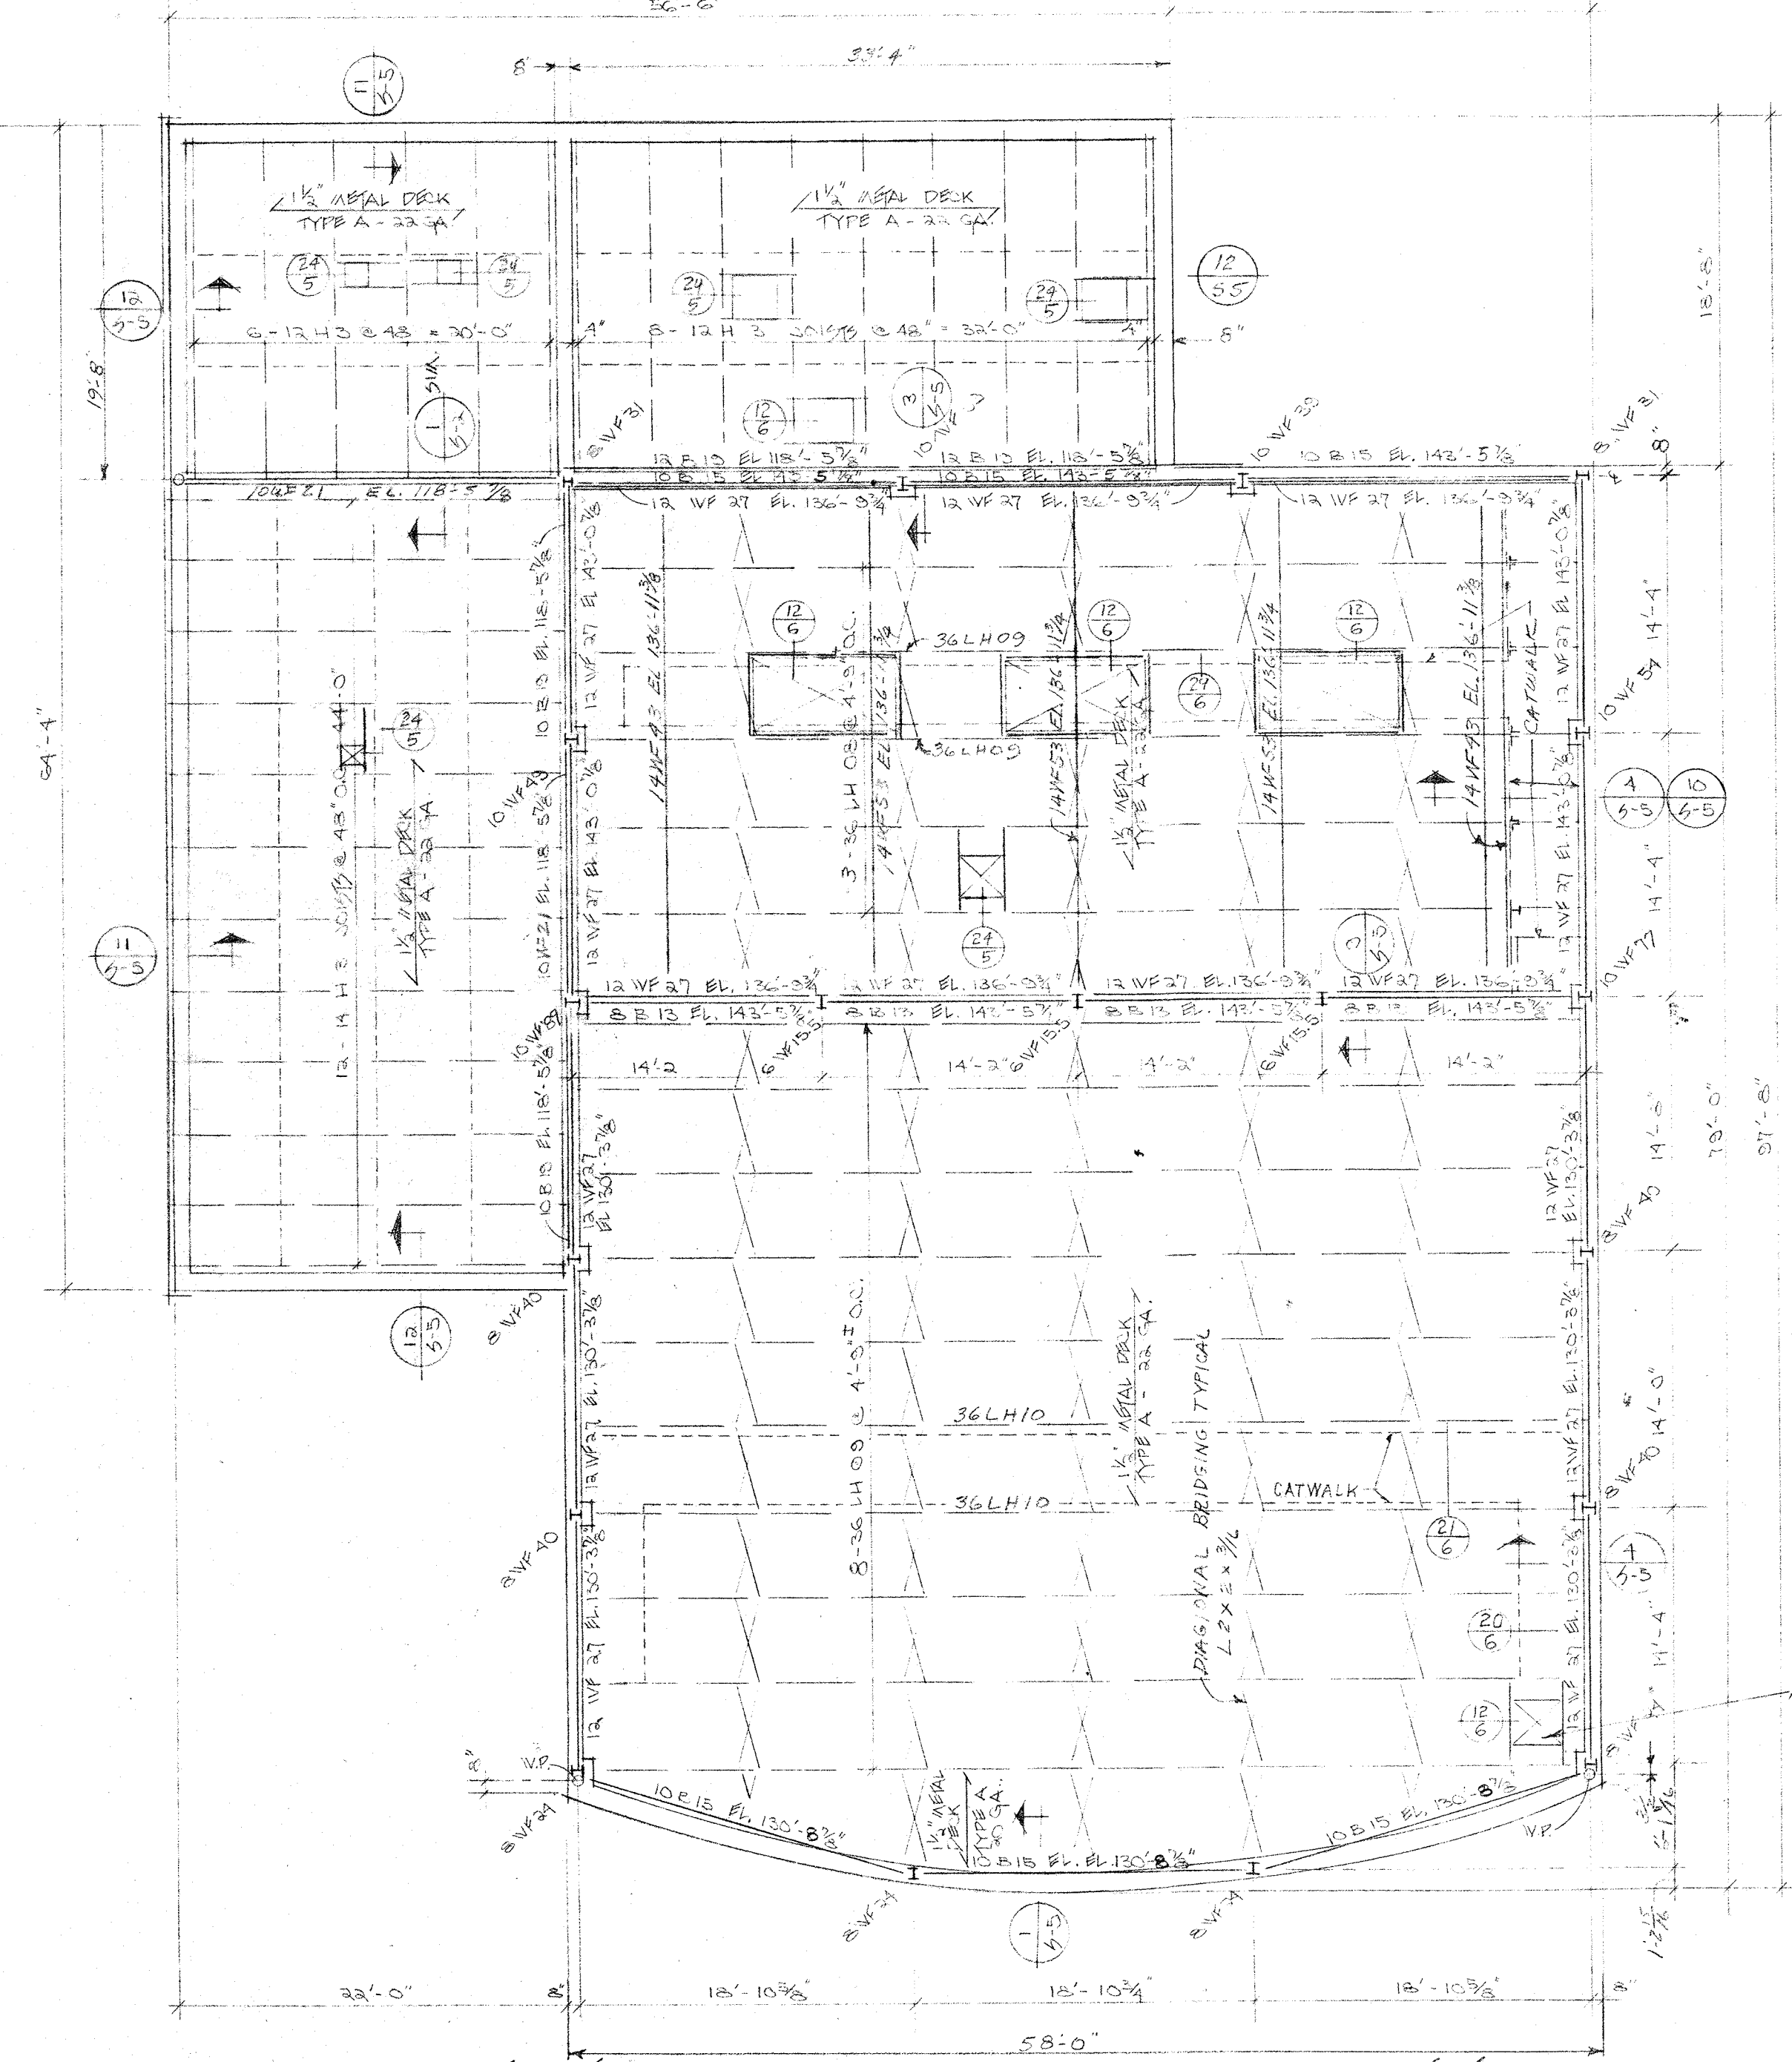

LOW ROOF FRAMING PLAN - HUMANITIES
SCALE 1/8" = 1'-0"

HIGH ROOF FRAMING PLAN - HUMANITIES
SCALE 1/8" = 1'-0"

HUMANITIES & INSTRUCTIONAL MEDIA CENTERS
STATE JUNIOR COLLEGE
FERGUS FALLS, MINNESOTA

Kegel Associates
ARCHITECTS
DETROIT LAKES, MINNESOTA

DRAWN WJS
CHECKED WJS
AUGUST 1970

7080

S2