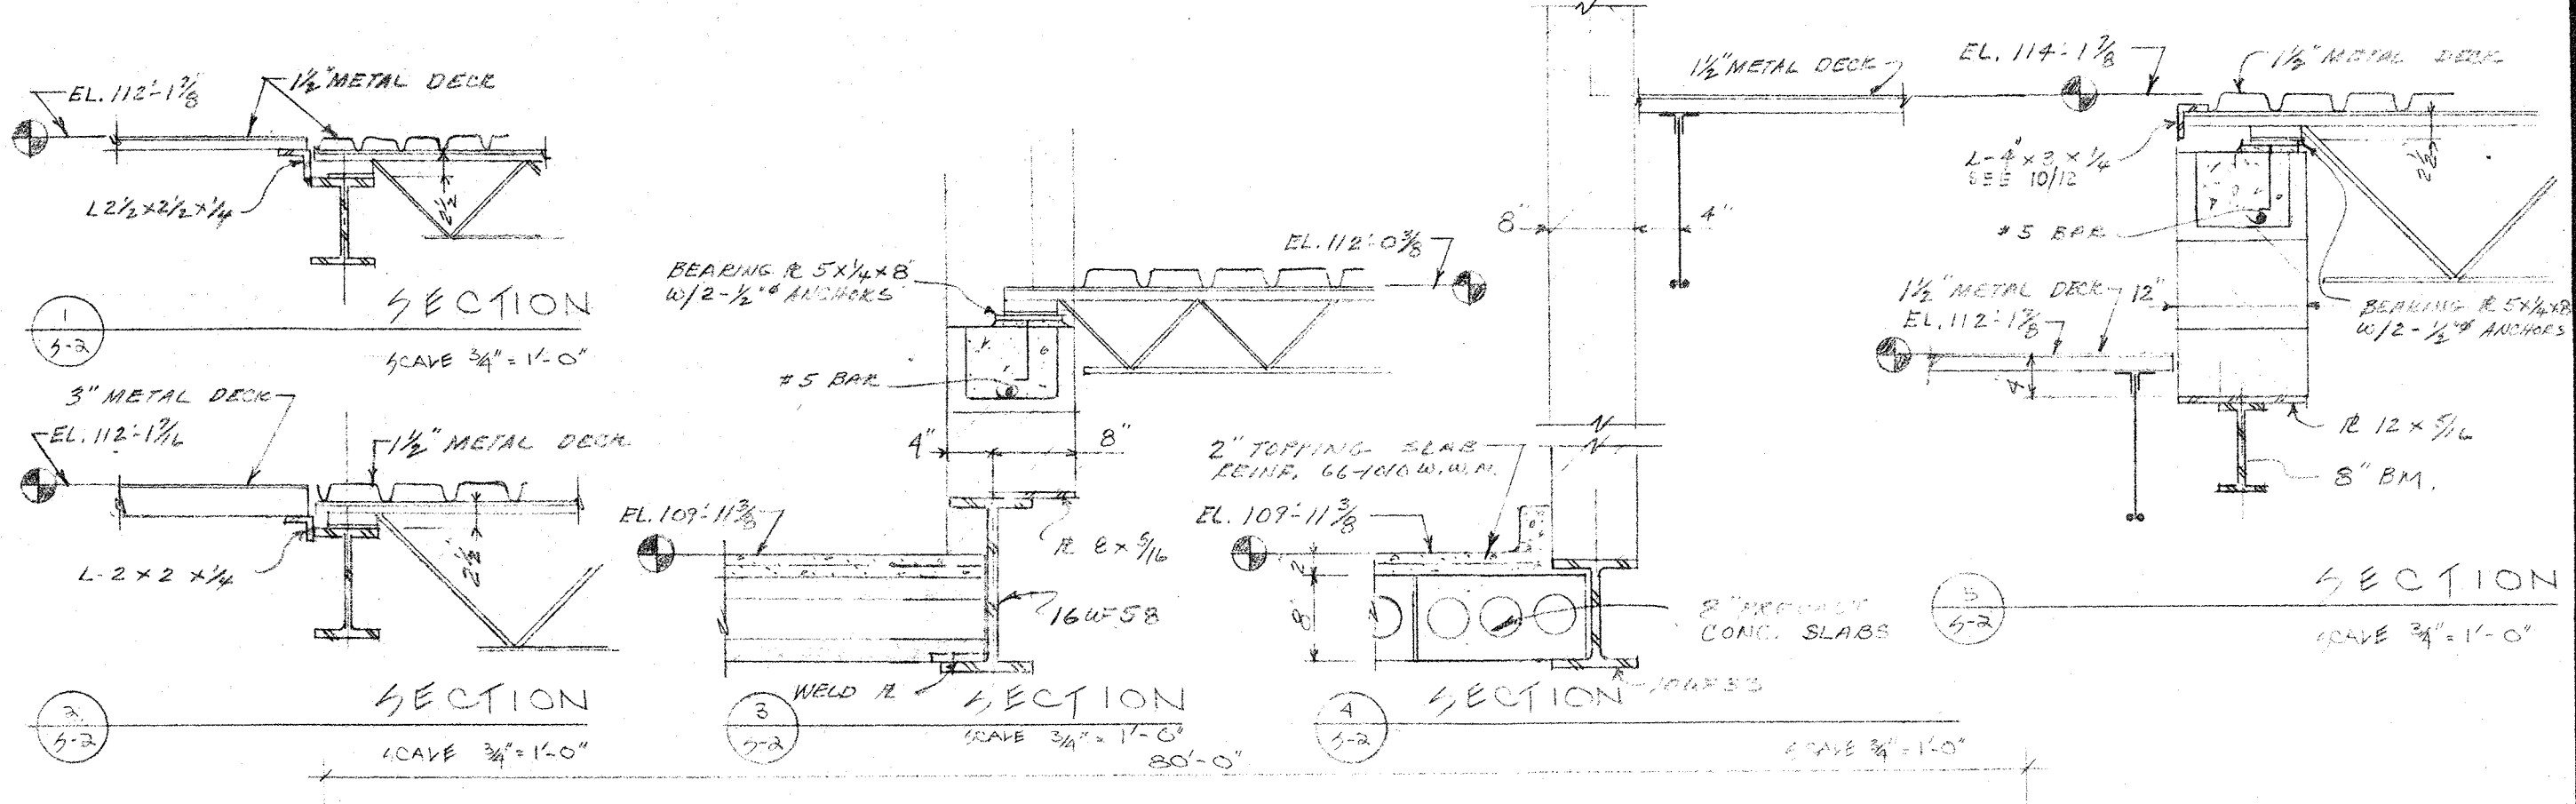

LOW ROOF FRAMING PLAN - HUMANITIES
SCALE 1/8" = 1'-0"

HIGH ROOF FRAMING PLAN - HUMANITIES
SCALE 1/8" = 1'-0"

HUMANITIES & INSTRUCTIONAL MEDIA CENTERS
STATE JUNIOR COLLEGE
FERGUS FALLS, MINNESOTA

Kegel Associates
ARCHITECTS
DETROIT LAKES, MINNESOTA

DRAWN WJS
CHECKED WJS
AUGUST 1970

7080

S2