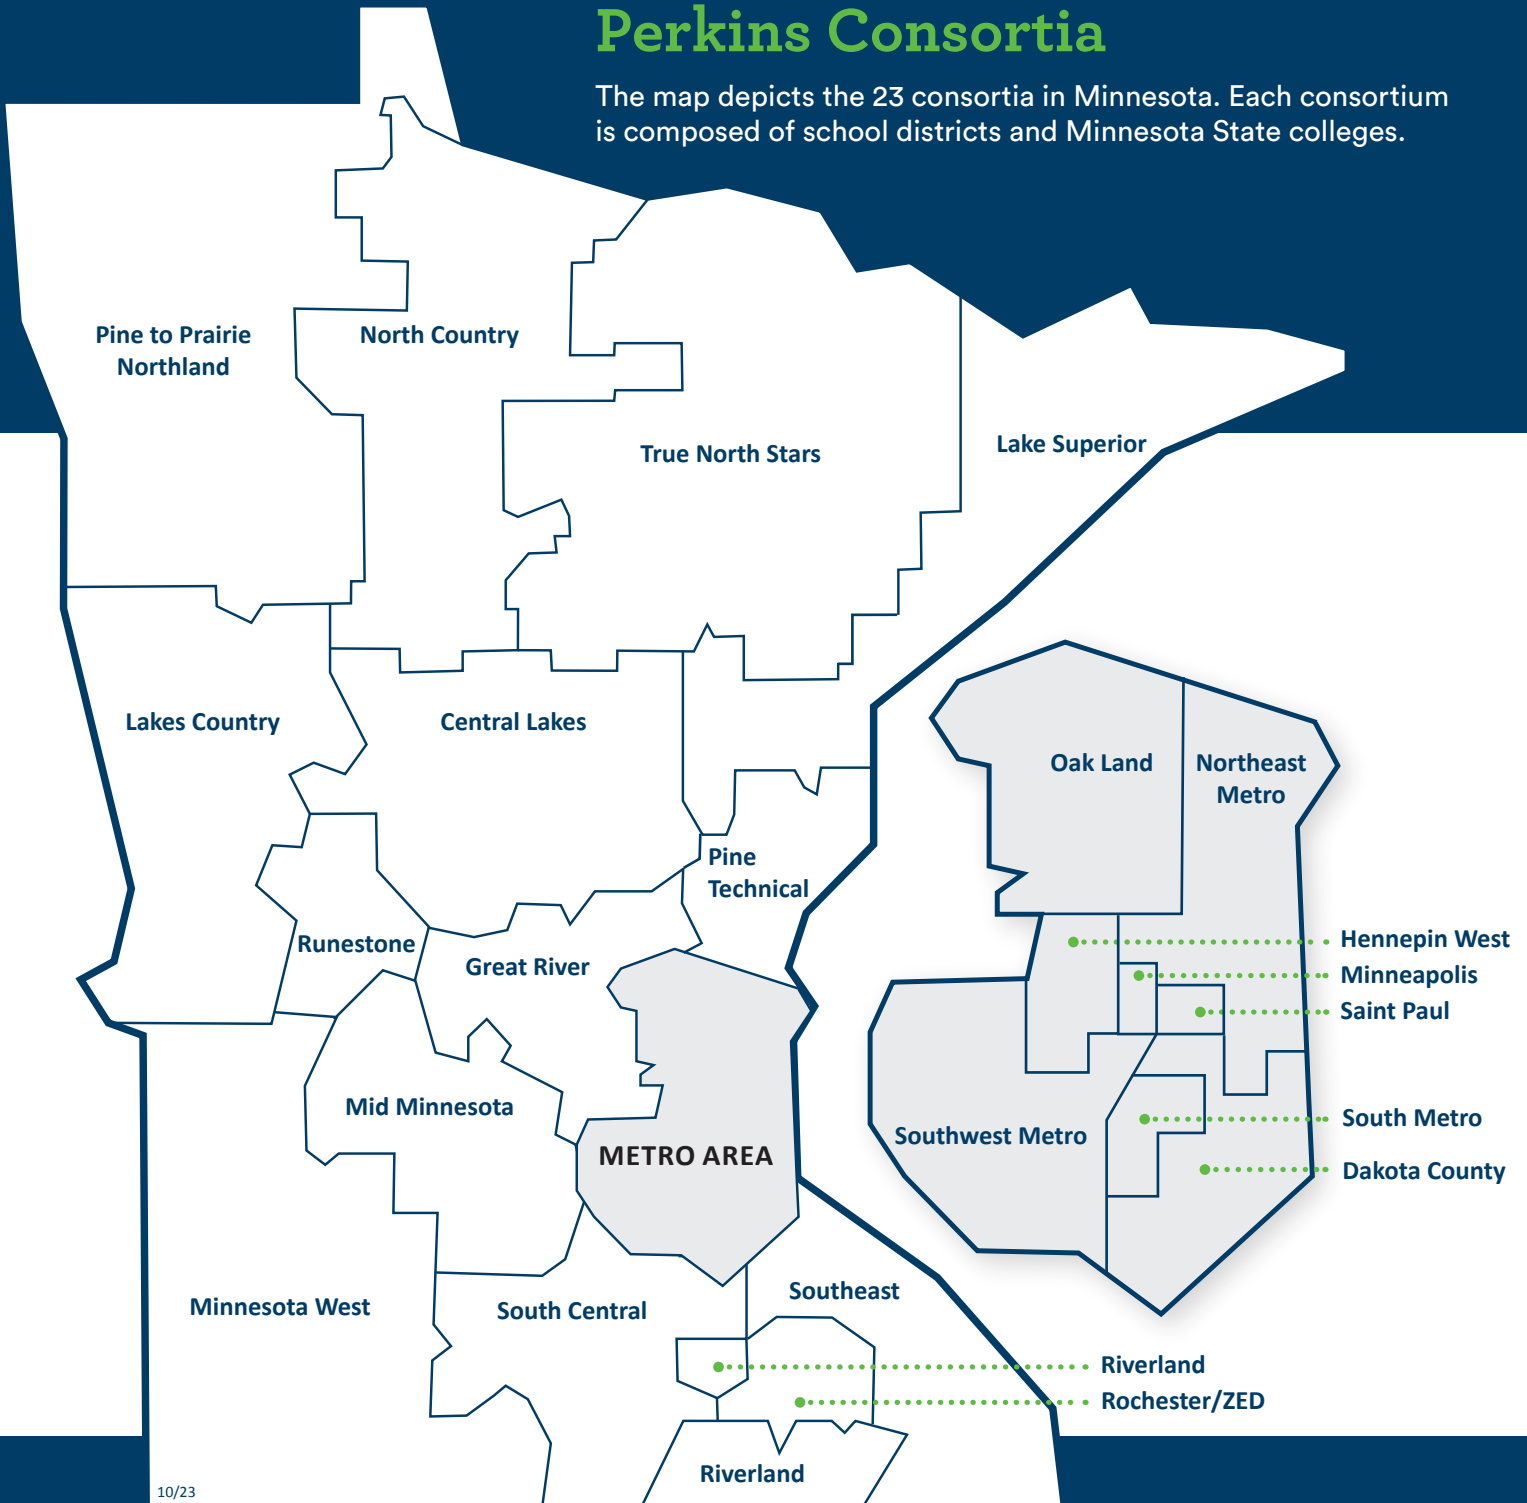

Perkins Consortia

The map depicts the 23 consortia in Minnesota. Each consortium is composed of school districts and Minnesota State colleges.

Connect With Us!

[MinnState.edu/System/CTE/Perkins-Consortia](https://www.mnstate.edu/System/CTE/Perkins-Consortia)

Minnesota State and Minnesota Department of Education are affirmative action, equal opportunity employers and educators.

KEY: CONSORTIUM
College
School District

CENTRAL LAKES

Central Lakes College

Aitkin
Bertha Hewitt
Brainerd
Browerville Eagle Valley
Crosby Ironton
Freshwater Education District
Henning
Isle
Little Falls Area
Long Prairie-Grey Eagle
Menahga
Onamia
Pequot Lakes
Pierz Healy
Pillager
Pine River-Backus
Sebeka
Staples-Motley
Swanville
Upsala
Verndale
Wadena-Deer Creek

GREAT RIVER

St. Cloud Technical & Community College

Albany
Annandale
Becker
Big Lake
Buffalo-Hanover-Montrose
Delano
Foley
Holdingford
Howard Lake-Waverly-Winsted
Kimball
Maple Lake
Melrose
Milaca
Monticello
Ogilvie
Paynesville
Rockford
Rocori
Royalton
Sartell-St. Stephen
Sauk Rapids-Rice
St. Cloud
St. Michael-Albertville
Wright Technical Center