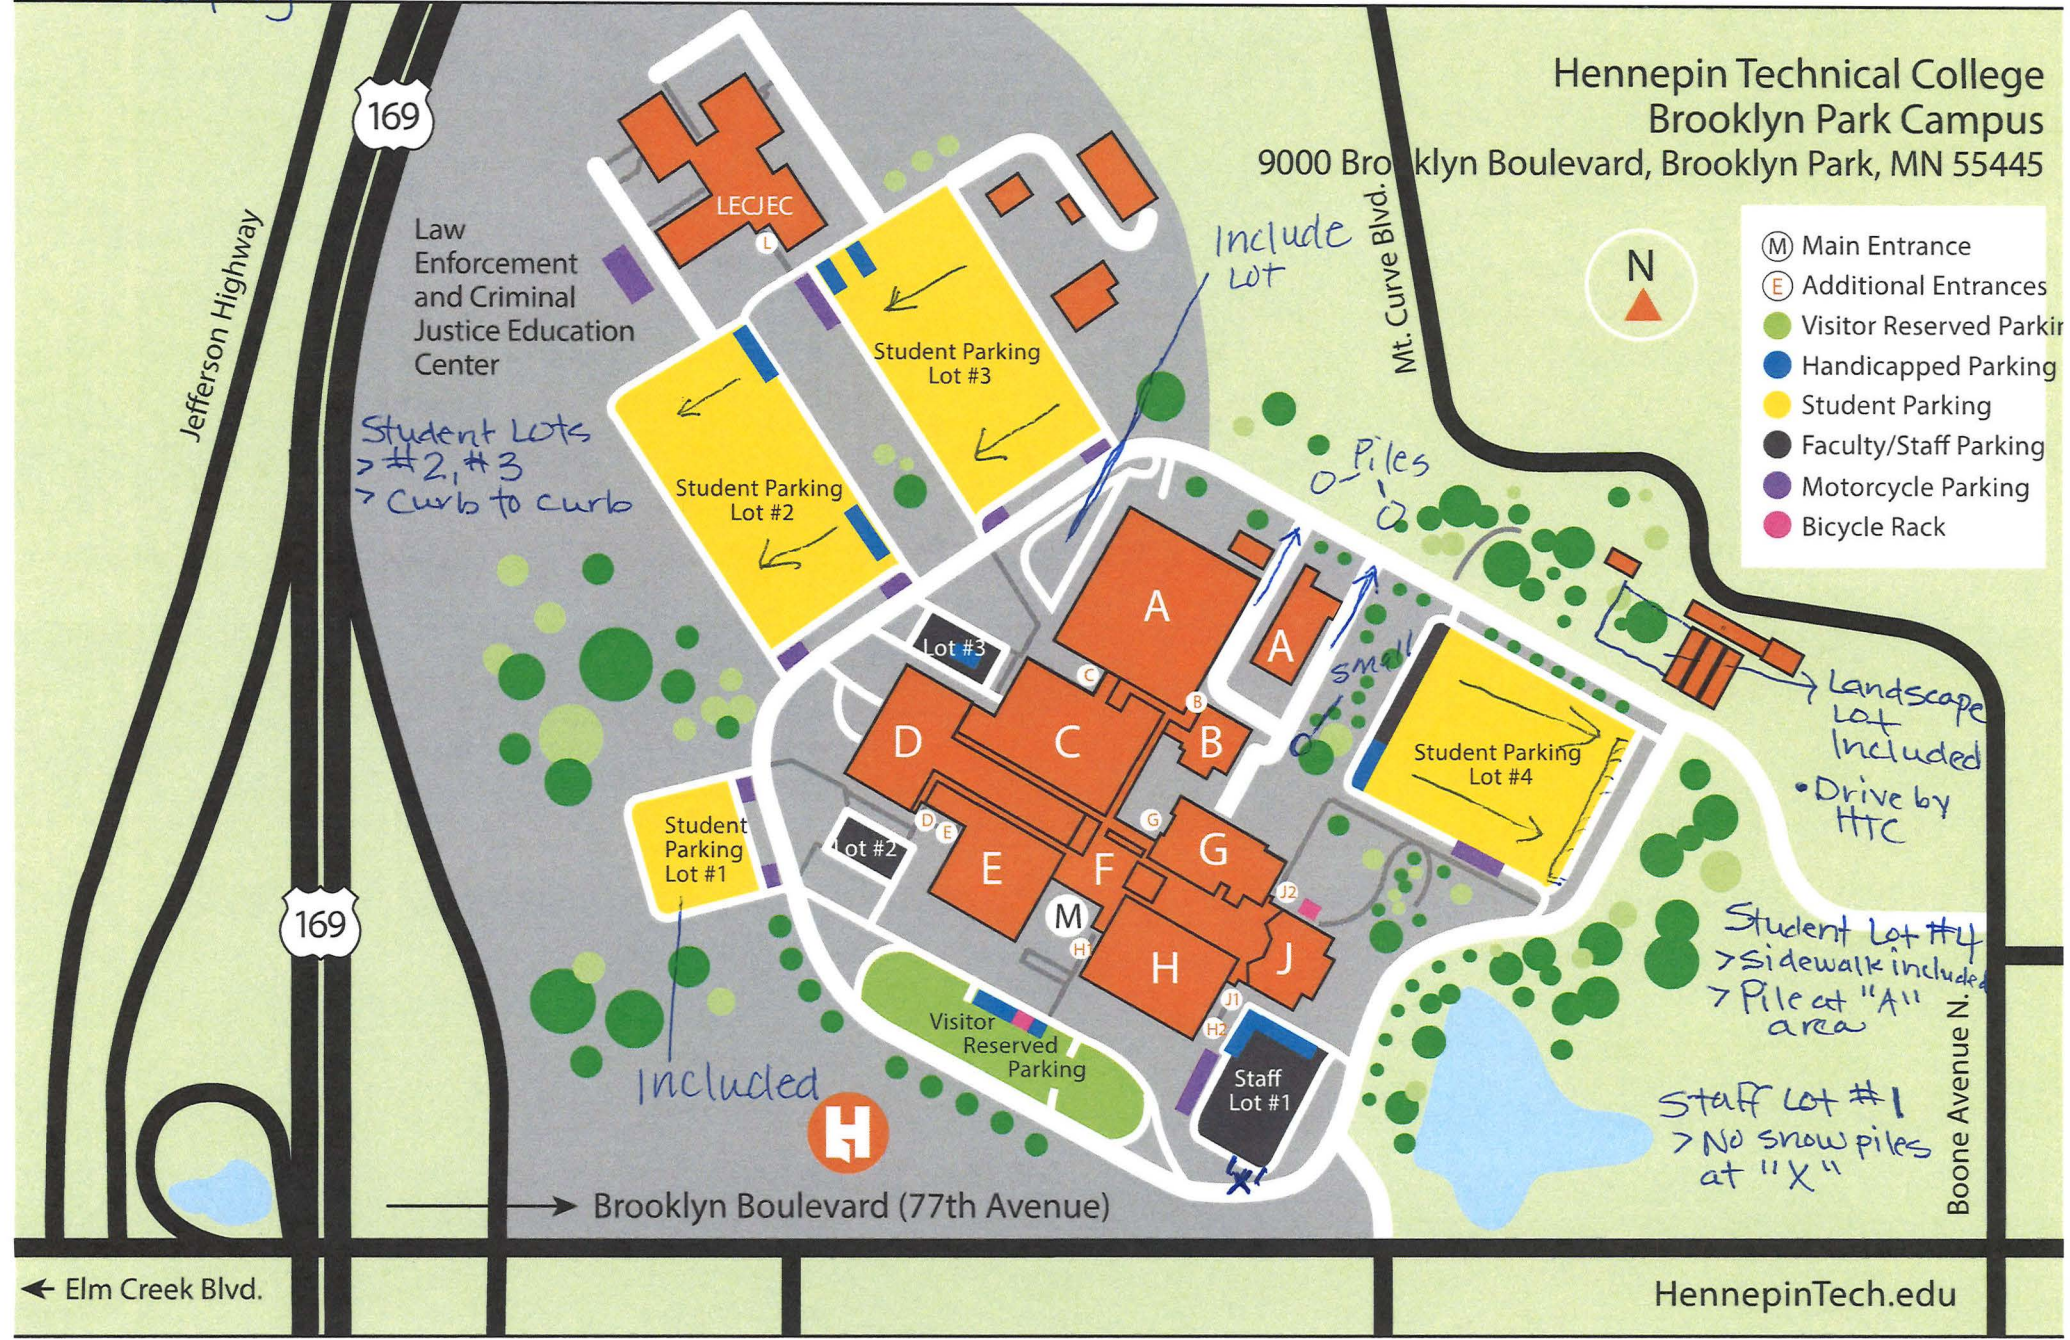

Areas

- > Student Lots #1, #2, #3, #4
- > Staff Lot #1
- > Landscaping Lot

- > Lot W of A wing
- > Access road by B wing

Hennepin Technical College
Brooklyn Park Campus
9000 Brooklyn Boulevard, Brooklyn Park, MN 55445

- (M) Main Entrance
- (E) Additional Entrances
- Visitor Reserved Parking
- Handicapped Parking
- Student Parking
- Faculty/Staff Parking
- Motorcycle Parking
- Bicycle Rack

← Elm Creek Blvd.

HennepinTech.edu