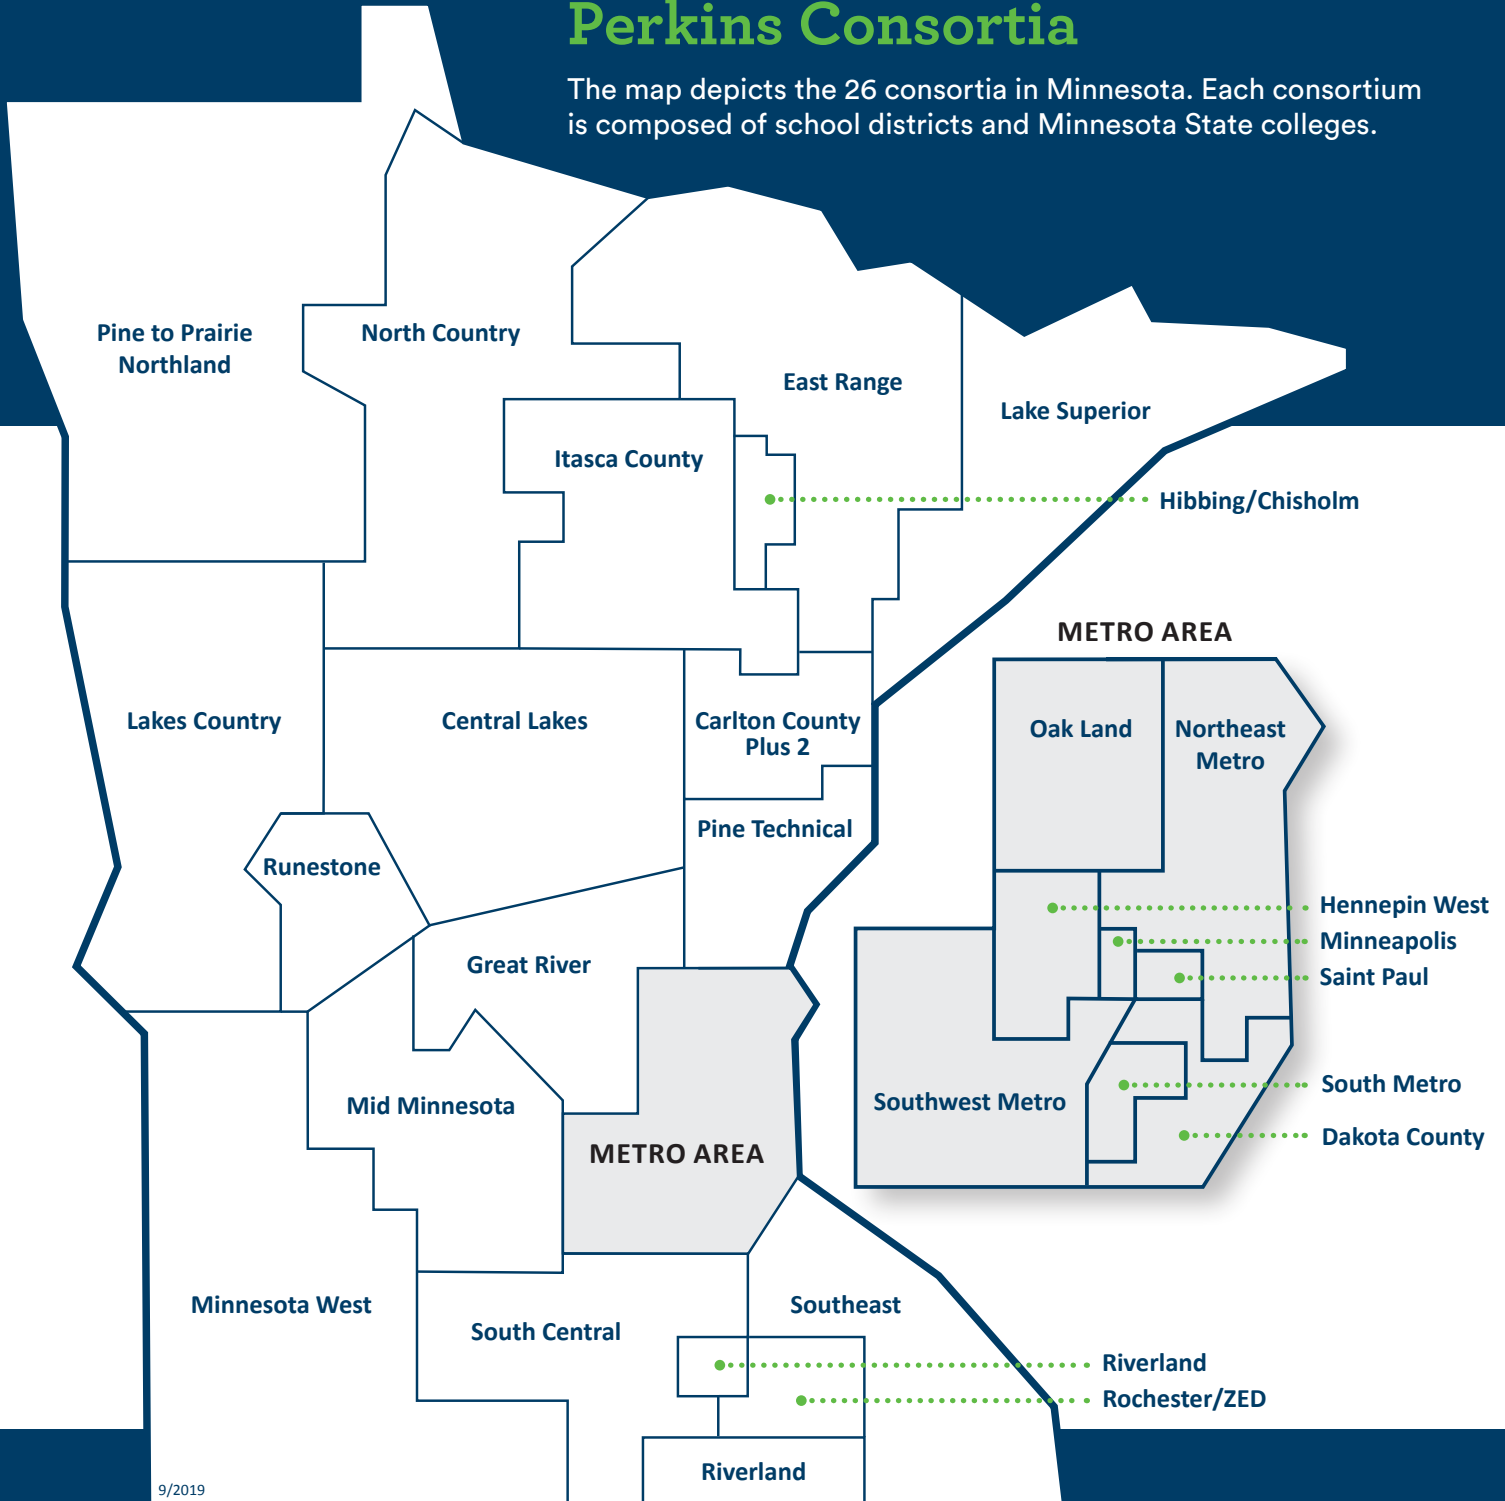

# Perkins Consortia

The map depicts the 26 consortia in Minnesota. Each consortium is composed of school districts and Minnesota State colleges.

**KEY: CONSORTIUM**  
College  
School District

**CARLTON COUNTY PLUS 2**

**Fond Du Lac Tribal And Community College**

Barnum  
Carlton  
Cloquet  
Cromwell-Wright  
Fond Du Lac Ojibwe  
Mcgregor  
Moose Lake  
Willow River  
Wrenshall

**CENTRAL LAKES**

**Central Lakes College**

Henning  
Isle  
Little Falls  
Long Prairie-Grey Eagle  
Menahga  
Onamia  
Pequot Lakes  
Pierz  
Pillager  
Pine River-Backus  
Sebeka  
Staples-Motley  
Swanville  
Upsala  
Verndale  
Wadena-Deer Creek

**SOUTHWEST METRO**

**Normandale Community College**

Belle Plaine  
Bloomington  
Eastern Carver County Schools  
Edina  
Jordan  
New Prague Area Schools  
Norwood  
Orono  
Prior Lake  
Richfield  
Shakopee  
SouthWest Metro Intermediate District  
Waconia  
Watertown  
Westonka